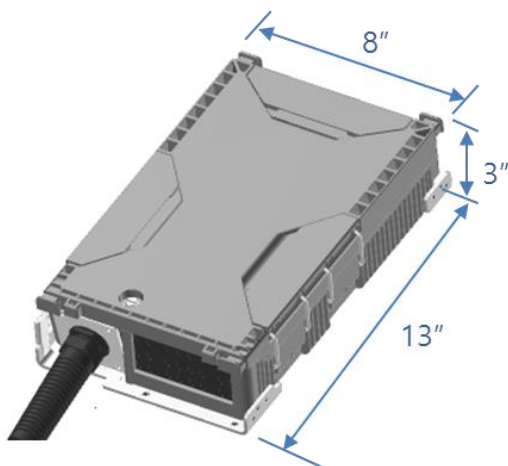

PEACOC® Compact OSP Terminal – 12/24/32/48 Ports

Specifications:

PARAMETER	SPECIFICATION
Outer Dimensions	8" x 13" x 3"
Fiber Capacity (input/drops)	12 ~ 48 Fibers
Number of Adapters	12 ~ 48 Simplex / 6 ~ 24 Duplex
Adapter Type(s)	Duplex/Simplex LC-APC, LC-UPC, SC-APC, SC-UPC
Pre-Stubbed Lengths	50 – 500 feet
Optional Non-Stubbed	Also available with non-stubbed: LC Terminated, MPO Terminated or Bare Cable for Splicing
Operating Temperature	-40°C to +70°C
Mounting Options	Strand, Pole, and Wall Mount
Locking Mechanism	216 tool key
Cover	Hinged with Tether (Field Removable)
Color	Gray
Packaging	Rotating Spool in a Carton: < 500 ft stub Standard Carton for Non-Stubbed
Standards	VZ TPR.912 and GR-771

Product Dimensions: